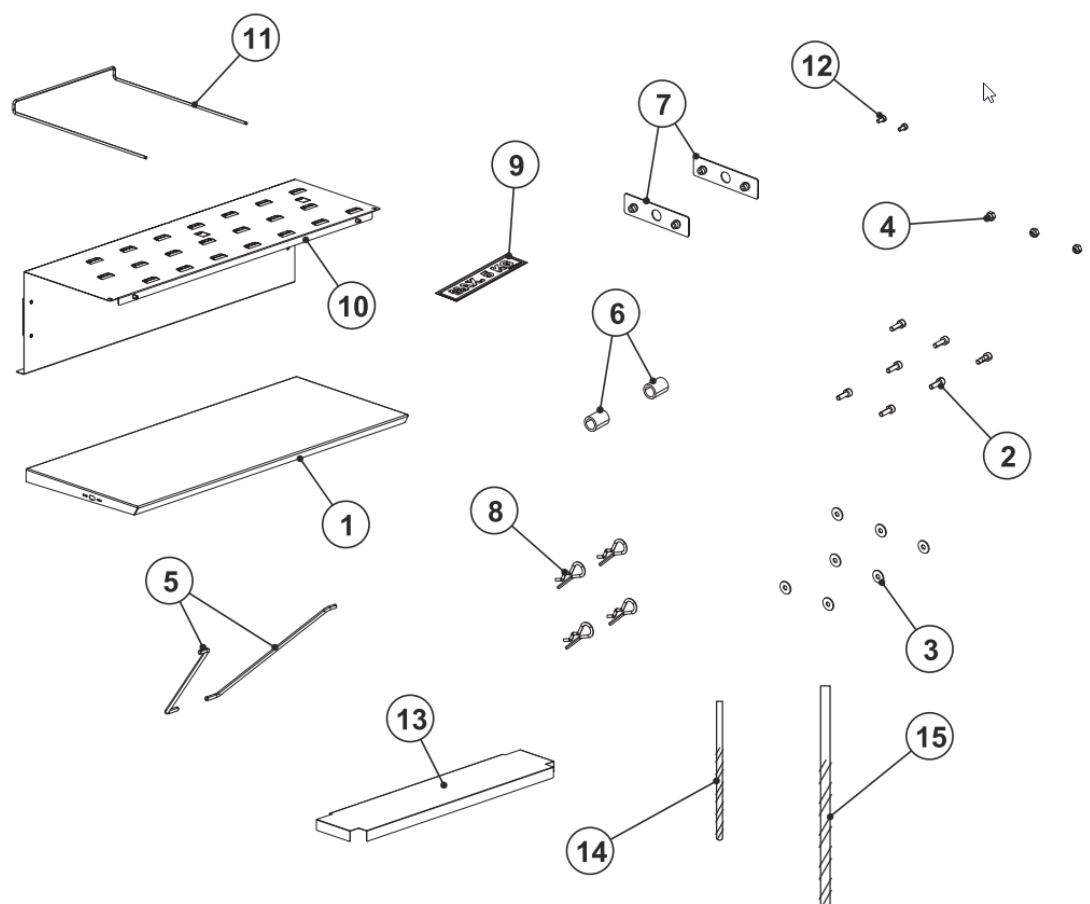

Improvement(s):

We have implemented as standard for machine a new extension input table for to support large plate format. Extension table also add to Platewriter infuse KIT for to make possibility upgrade older large format machines.

New addition to KIT contains: