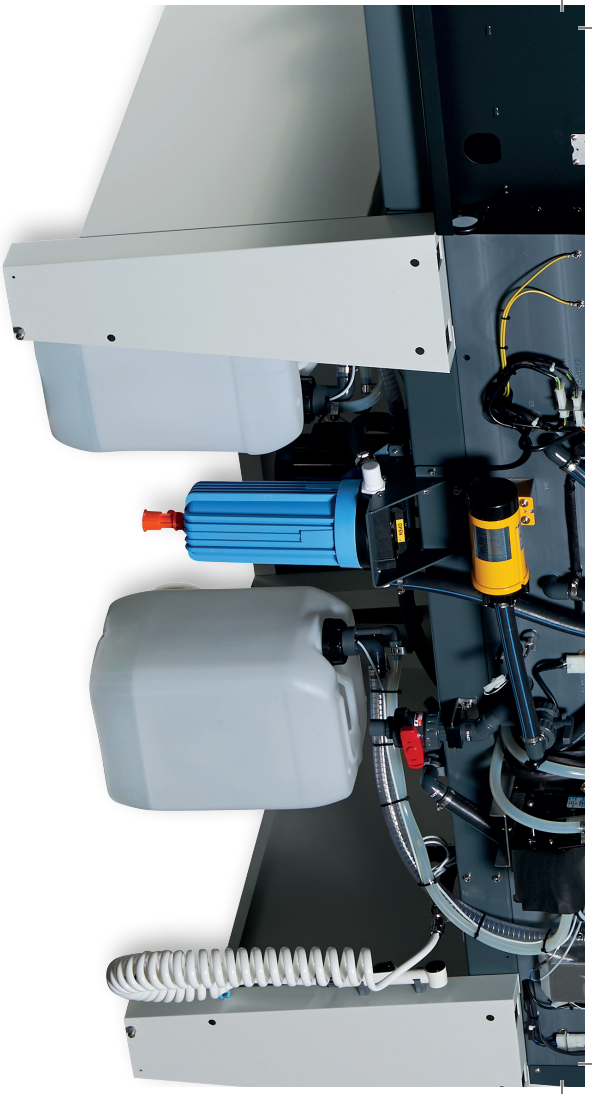

## We push the boundaries of today's processing technology

Thank you for allowing us to present to you the most prestigious, efficient and productive plate processor ever made, the **NewsSpeed**.

As the global market leader in our niche, Glunz & Jensen keeps pushing the boundaries of processing technology, all in an effort to enhance value output and ease of operation for our customers. The cornerstones in the **NewsSpeed** are exactly that: High processing speed, No water waste, Clean plates and 24/7 reliability. Everything that is required in time sensitive newspaper companies like yours is included in the **NewsSpeed**.